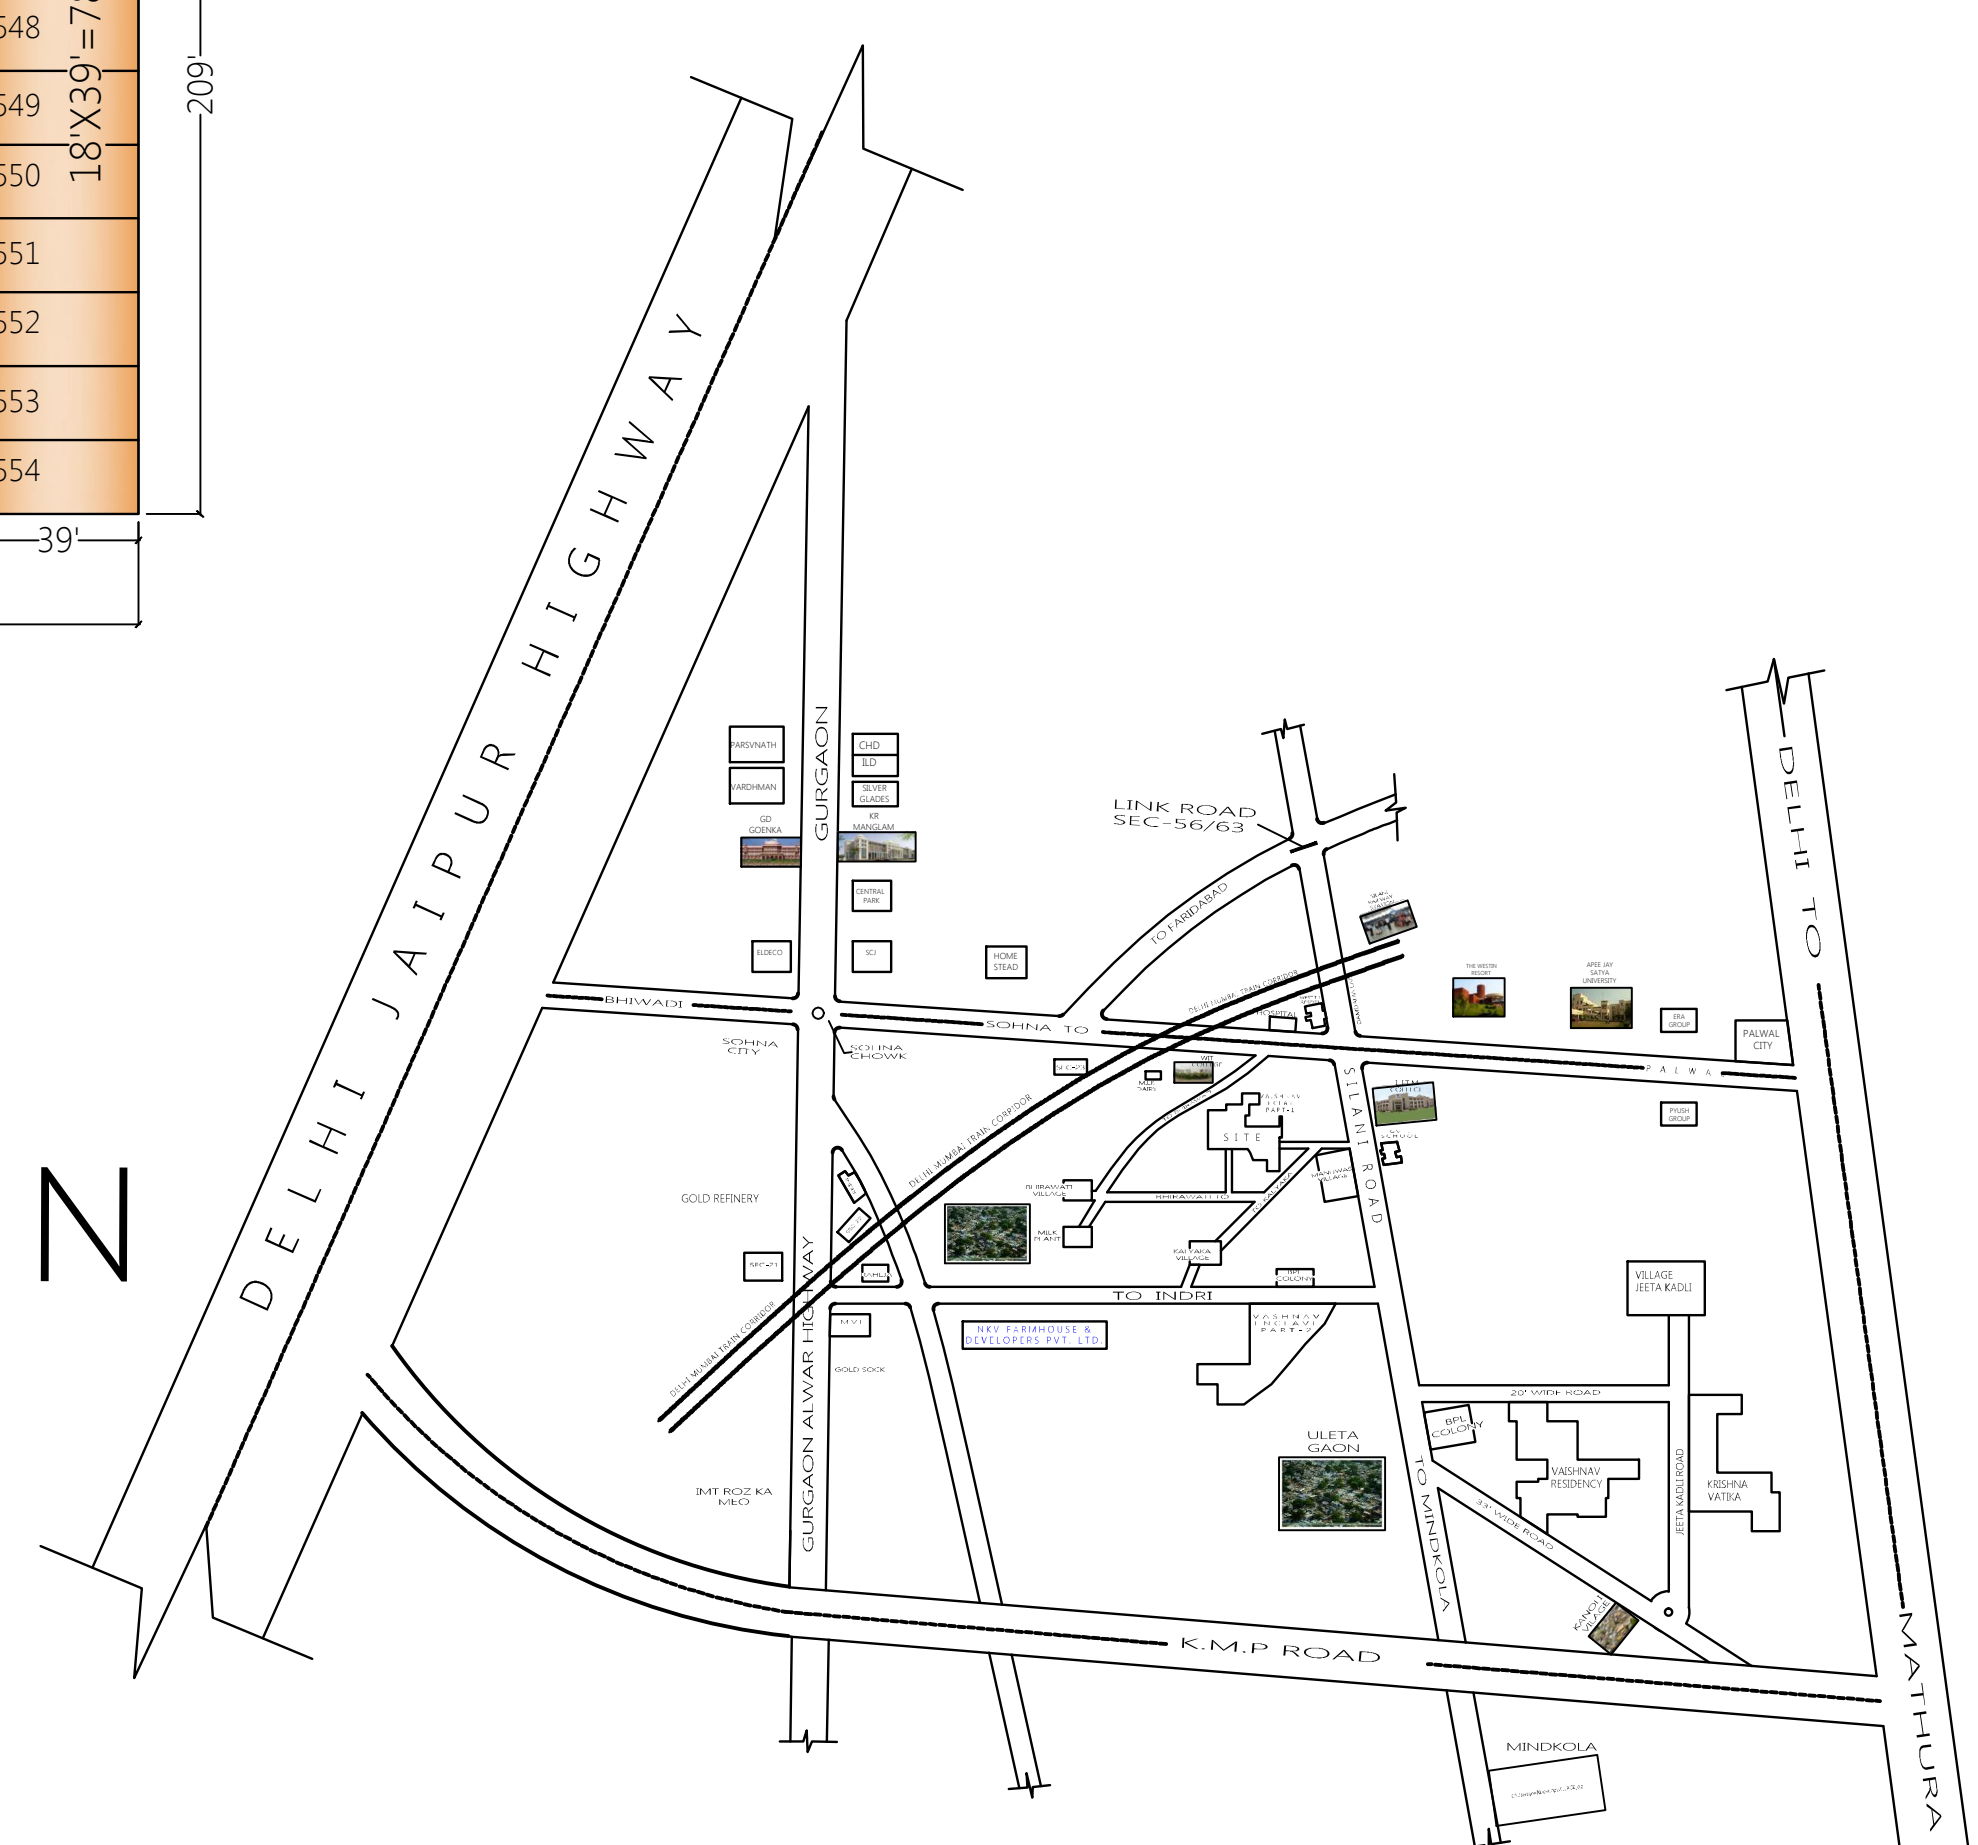

# NKV FARMHOUSE & DEVELOPERS PVT. LTD.

MINDKOLA

TO SILANI ROAD

L BLOCK

N BLOCK

TO JEETA KHEDLI ROAD

33' WIDE ROAD

VILLAGE KANOLI

KMP EXPRESS WAY

**:- LEGEND :-**

Total Land Area = 52332.50 Sq. Yds.  
Road Area = 13411.56 Sq. Yds.  
Total Plot Area = 38920.94 Sq. Yds.  
Total Plots = 610 Nos.

Colour Ind.	Sr. No. of Plots	Plot Size in sq. yds	No. of Plots
1,12,13,24	146	4 Nos.	4 Nos.
2-11	128	10 Nos.	10 Nos.
14-23	122	10 Nos.	10 Nos.
26-29	114	4 Nos.	4 Nos.
30-36,39-58,61-81,84-104,107-126,129-135,228-234,237-250,253-266,269-282,285-291,310-327,330-365,368-407,410-423,428-441,446-459,464-477,497,502-541,555-566,571-609	50	394 Nos.	394 Nos.
37,128,142,221,235,236,251,252,267,268,283,284,408,425,426,443,444,461,462,479,480,489,490,499,500	133.33	25 Nos.	25 Nos.
328,329,366,367,136-141,144-160,163-180,183-200,203-219,222-227,38,59,60,82,83,105,106,127	120	8 Nos.	8 Nos.
143,161,202,220	129	4 Nos.	4 Nos.
162,181,182,201	126	4 Nos.	4 Nos.
409,424,427,442,445,460,463,478,481,488,491,498,501,567,570	67	15 Nos.	15 Nos.
483,484,485,486,487,492-496,542	100	11 Nos.	11 Nos.
568,569	130	2 Nos.	2 Nos.
610	135	1 Nos.	1 Nos.