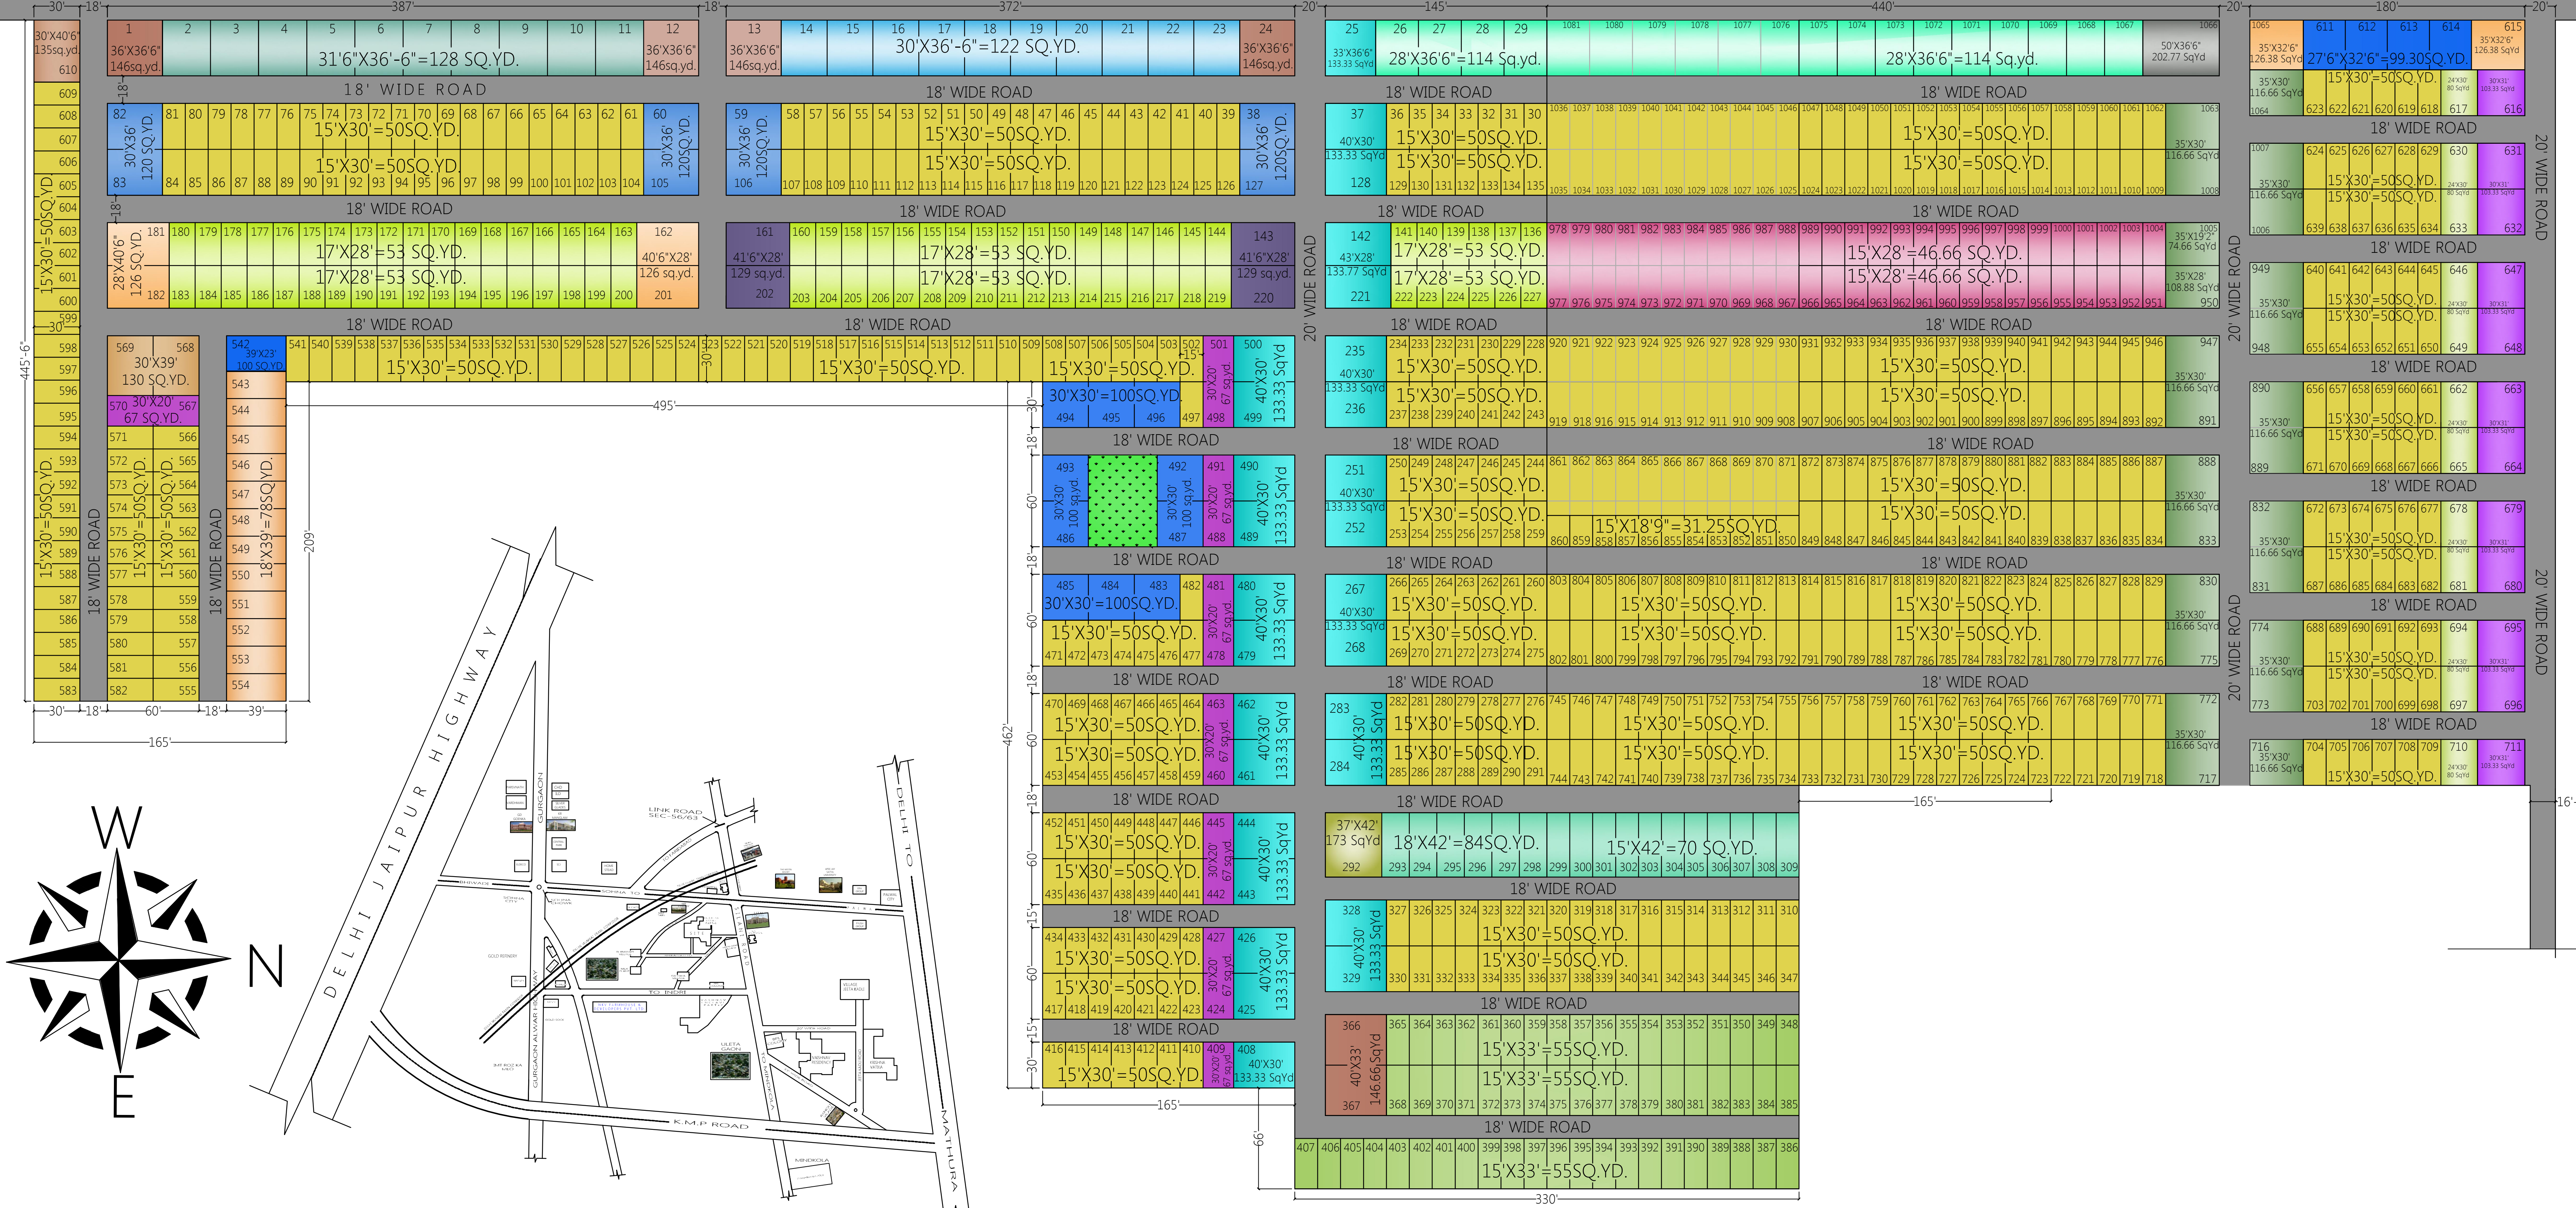

# NKV FARMHOUSE & DEVELOPERS PVT. LTD.

MINDKOLA

TO SILANI ROAD

L BLOCK

N BLOCK

TO JEETA KHEDLI ROAD

33' WIDE ROAD

VILLAGE KANOLI

KMP EXPRESS WAY

**:- LEGEND :-**

Total Land Area = 52332.50 Sq. Yds.  
Road Area = 13411.56 Sq. Yds.  
Total Plot Area = 38920.94 Sq. Yds.  
Total Plots = 610 Nos.

Colour Ind.	Sr. No. of Plots	Plot Size in sq. yds	No. of Plots
1,12,13,24	146	4 Nos.	4 Nos.
2-11	128	10 Nos.	10 Nos.
14-23	122	10 Nos.	10 Nos.
26-29	114	4 Nos.	4 Nos.
30-36,39-58,61-81,84-104,107-126,129-135,228-234,237-250,253-266,269-282,285-291,310-327,330-365,368-407,410-423,428-441,446-459,464-477,497,502-541,555-566,571-609	50	394 Nos.	394 Nos.
37,128,142,221,235,236,251,252,267,268,283,284,408,425,426,443,444,461,462,479,480,489,490,499,500	133.33	25 Nos.	25 Nos.
328,329,366,367,136-141,144-160,163-180,183-200,203-219,222-227,38,59,60,82,83,105,106,127	120	8 Nos.	8 Nos.
143,161,202,220	129	4 Nos.	4 Nos.
162,181,182,201	126	4 Nos.	4 Nos.
409,424,427,442,445,460,463,478,481,488,491,498,501,567,570	67	15 Nos.	15 Nos.
483,484,485,486,487,492-496,542	100	11 Nos.	11 Nos.
568,569	130	2 Nos.	2 Nos.
610	135	1 Nos.	1 Nos.

N BLOCK